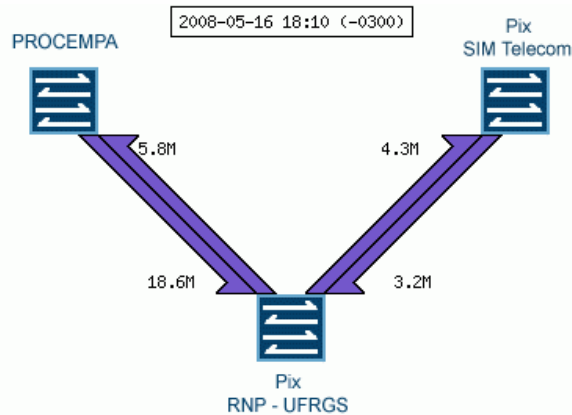

Agenda

- Introduction
- Monitoring BGP Protocol
- MIB BGP4
- MIB IXP
- Results
- Conclusions

Introduction

- Network Management
 - SNMP (Simple Network Management Protocol)
 - MIB (Management Information Base)

Monitoring BGP Protocol

- BGP Protocol
 - MIB BGP4 (RFC 4273)
- Routers (Cisco, Foundry, Extreme ...)
- Softwares
 - Zebra
 - Quagga
 - OpenBGPD

MIB BGP4

- IXP Context
 - Gaps
 - Per Peer Information
 - Summarized Information
 - Total announced routes
 - **IPv6**
 - Other information (in sequence)
- Existing solutions are limited

Purpose

- Develop a new MIB specialized for monitoring BGP in IXP context
- MIB for Internet Exchange Points – MIB IXP
- Based in quagga snmp agent

MIB BGP4

MIB IXP

MIB IXP

SNMP MIBs

MIB Tree

- BGP4-MIB.iso.org.dod.internet.mgmt.mib-2
 - bgpVersion
 - bgpLocalAs
 - bgpPeerTable
 - bgpIdentifier
 - bgpRcvdPathAttrTable
 - bgpPathAttrEntry
 - bgp4PathAttrTable
 - bgp4PathAttrEntry
 - bgpTraps
 - bgpMIBConformance
 - bgpPrefixLenTable**
 - bgpPrefixLenAttrEntry
 - bgp4AsTable
 - bgp4AsTableAttrEntry
 - bgpTotalPeersCon
 - bgpTotalRoutesv4
 - bgpTotalRoutesv6
 - bgpTotalRoutes
 - bgpTotalRecvRoutes

- bgpPrefixLenTable
 - bgpPrefixLenAttrEntry
 - bgpPrefixLen16
 - bgpPrefixLen20
 - bgpPrefixLen24
 - bgpPrefixLen32

MIB IXP

SNMP MIBs

MIB IXP

Prefix Length's Distribution

Prefixes /0 - /15
Prefixes /20 - /24