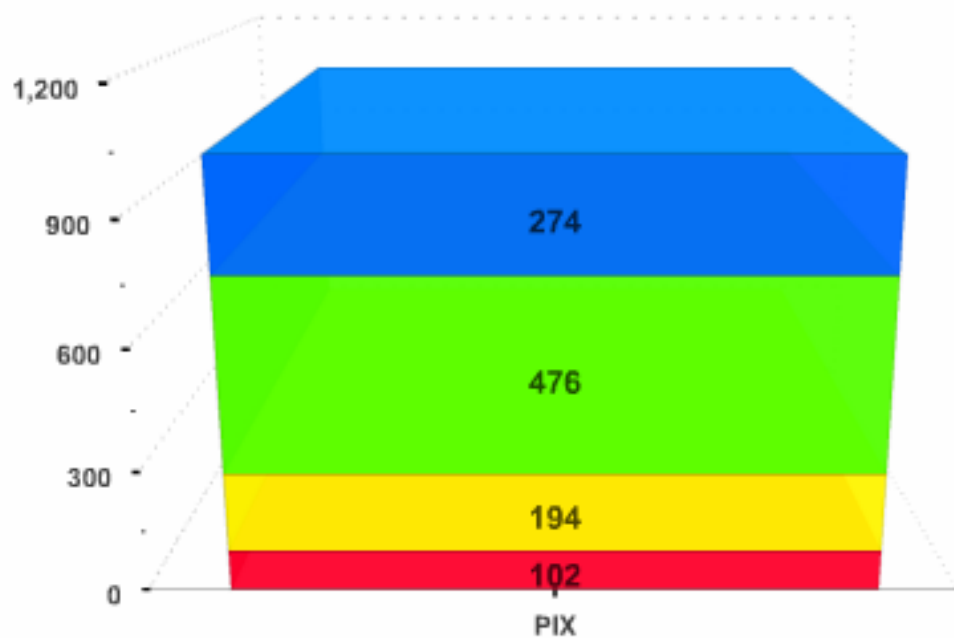

Purpose

- Develop a new MIB specialized for monitoring BGP in IXP context
- MIB for Internet Exchange Points – MIB IXP
- Based in quagga snmp agent

MIB BGP4

MIB IXP

MIB IXP

SNMP MIBs

MIB Tree

- BGP4-MIB.iso.org.dod.internet.mgmt.mib-2
 - bgpVersion
 - bgpLocalAs
 - bgpPeerTable
 - bgpIdentifier
 - bgpRcvdPathAttrTable
 - bgpPathAttrEntry
 - bgp4PathAttrTable
 - bgp4PathAttrEntry
 - bgpTraps
 - bgpMIBConformance
 - bgpPrefixLenTable**
 - bgpPrefixLenAttrEntry
 - bgp4AsTable
 - bgp4AsTableAttrEntry
 - bgpTotalPeersCon
 - bgpTotalRoutesv4
 - bgpTotalRoutesv6
 - bgpTotalRoutes
 - bgpTotalRecvRoutes

- bgpPrefixLenTable
 - bgpPrefixLenAttrEntry
 - bgpPrefixLen16
 - bgpPrefixLen20
 - bgpPrefixLen24
 - bgpPrefixLen32

MIB IXP

SNMP MIBs

MIB IXP

Prefix Length's Distribution

Prefixes /0 - /15
Prefixes /20 - /24

Prefixes /16 - /19
Prefixes /25 - /32

MIB IXP

illustrative data

MIB BGP4

- Total of routes announced in all IXP.

MIB IXP

- Growth of announces for a specific peer (ASN)

MIB IXP