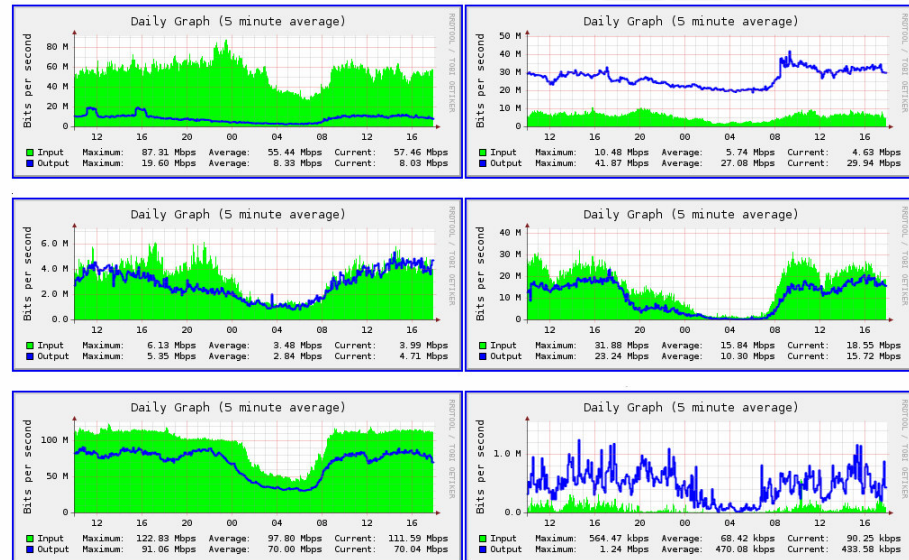

Agenda

- Introduction
- Monitoring BGP Protocol
- MIB BGP4
- MIB IXP
- Results
- Conclusions

Introduction

- Network Management
 - SNMP (Simple Network Management Protocol)
 - MIB (Management Information Base)

Purpose

- Develop a new MIB specialized for monitoring BGP in IXP context
- MIB for Internet Exchange Points – MIB IXP
- Based in quagga snmp agent

MIB BGP4

MIB IXP

MIB IXP

SNMP MIBs

MIB Tree

- BGP4-MIB.iso.org.dod.internet.mgmt.mib-2
 - bgpVersion
 - bgpLocalAs
 - bgpPeerTable
 - bgpIdentifier
 - bgpRcvdPathAttrTable
 - bgpPathAttrEntry
 - bgp4PathAttrTable
 - bgp4PathAttrEntry
 - bgpTraps
 - bgpMIBConformance
 - bgpPrefixLenTable**
 - bgpPrefixLenAttrEntry
 - bgp4AsTable
 - bgp4AsTableAttrEntry
 - bgpTotalPeersCon
 - bgpTotalRoutesv4
 - bgpTotalRoutesv6
 - bgpTotalRoutes
 - bgpTotalRecvRoutes