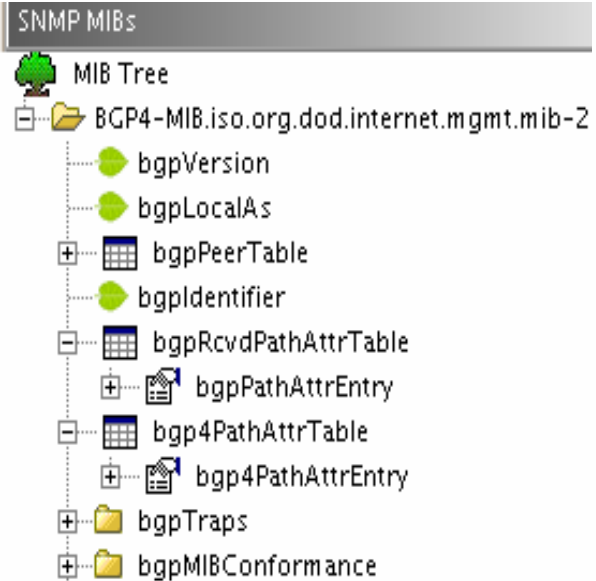

Agenda

- Introduction
- Monitoring BGP Protocol
- MIB BGP4
- MIB IXP
- Results
- Conclusions

Introduction

- Network Management
 - SNMP (Simple Network Management Protocol)
 - MIB (Management Information Base)

Monitoring BGP Protocol

- BGP Protocol
 - MIB BGP4 (RFC 4273)
- Routers (Cisco, Foundry, Extreme ...)
- Softwares
 - Zebra
 - Quagga
 - OpenBGPD

MIB BGP4

- IXP Context
 - Gaps
 - Per Peer Information
 - Summarized Information
 - Total announced routes
 - **IPv6**
 - Other information (in sequence)
- Existing solutions are limited

Purpose

- Develop a new MIB specialized for monitoring BGP in IXP context
- MIB for Internet Exchange Points – MIB IXP
- Based in quagga snmp agent

MIB BGP4

MIB IXP

MIB IXP

SNMP MIBs

MIB Tree

- BGP4-MIB.iso.org.dod.internet.mgmt.mib-2
 - bgpVersion
 - bgpLocalAs
 - bgpPeerTable
 - bgpIdentifier
 - bgpRcvdPathAttrTable
 - bgpPathAttrEntry
 - bgp4PathAttrTable
 - bgp4PathAttrEntry
 - bgpTraps
 - bgpMIBConformance
 - bgpPrefixLenTable**
 - bgpPrefixLenAttrEntry
 - bgp4AsTable
 - bgp4AsTableAttrEntry
 - bgpTotalPeersCon
 - bgpTotalRoutesv4
 - bgpTotalRoutesv6
 - bgpTotalRoutes
 - bgpTotalRecvRoutes

- bgpPrefixLenTable
 - bgpPrefixLenAttrEntry
 - bgpPrefixLen16
 - bgpPrefixLen20
 - bgpPrefixLen24
 - bgpPrefixLen32

MIB IXP

SNMP MIBs

MIB IXP

Prefix Length's Distribution

Prefixes /0 - /15
Prefixes /20 - /24