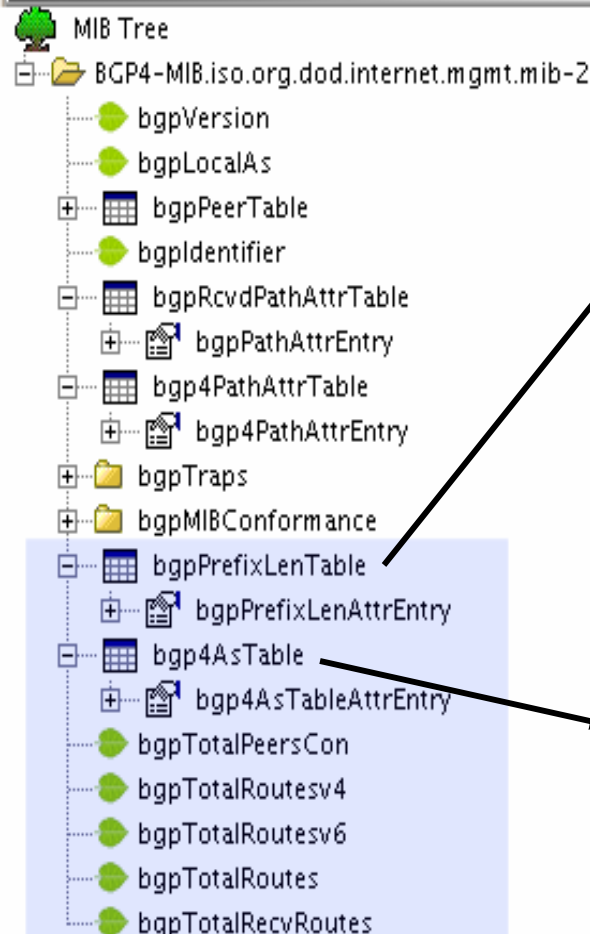

Monitoring BGP Protocol

- BGP Protocol
 - MIB BGP4 (RFC 4273)
- Routers (Cisco, Foundry, Extreme ...)
- Softwares
 - Zebra
 - Quagga
 - OpenBGPD

MIB BGP4

- IXP Context
 - Gaps
 - Per Peer Information
 - Summarized Information
 - Total announced routes
 - **IPv6**
 - Other information (in sequence)
- Existing solutions are limited

Purpose

- Develop a new MIB specialized for monitoring BGP in IXP context
- MIB for Internet Exchange Points – MIB IXP
- Based in quagga snmp agent

MIB BGP4

MIB IXP

MIB IXP

SNMP MIBs

MIB Tree

- BGP4-MIB.iso.org.dod.internet.mgmt.mib-2
 - bgpVersion
 - bgpLocalAs
 - bgpPeerTable
 - bgpIdentifier
 - bgpRcvdPathAttrTable
 - bgpPathAttrEntry
 - bgp4PathAttrTable
 - bgp4PathAttrEntry
 - bgpTraps
 - bgpMIBConformance
 - bgpPrefixLenTable**
 - bgpPrefixLenAttrEntry
 - bgp4AsTable
 - bgp4AsTableAttrEntry
 - bgpTotalPeersCon
 - bgpTotalRoutesv4
 - bgpTotalRoutesv6
 - bgpTotalRoutes
 - bgpTotalRecvRoutes

- bgpPrefixLenTable
 - bgpPrefixLenAttrEntry
 - bgpPrefixLen16
 - bgpPrefixLen20
 - bgpPrefixLen24
 - bgpPrefixLen32

MIB IXP

SNMP MIBs

MIB IXP

Prefix Length's Distribution

Prefixes /0 - /15
Prefixes /20 - /24