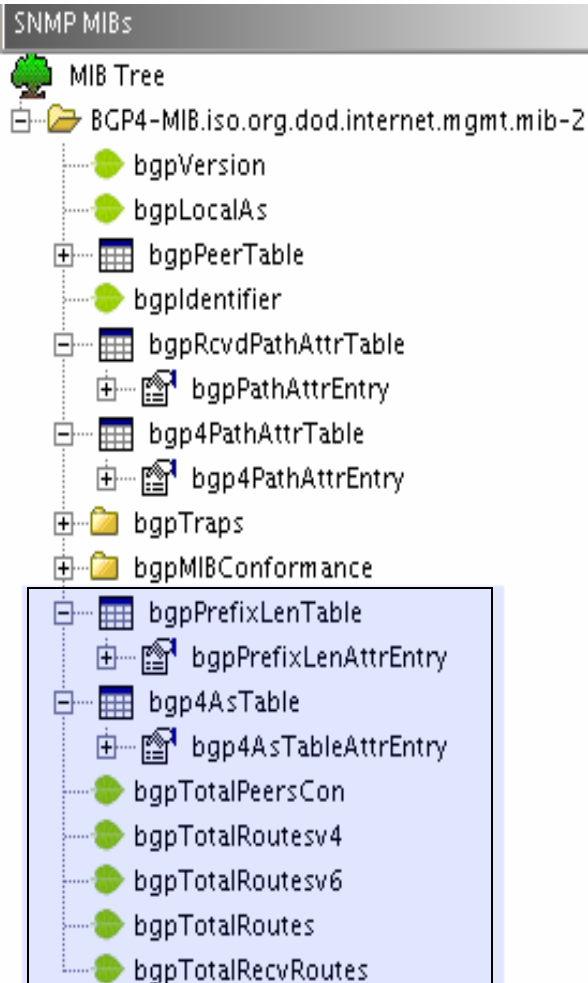

Agenda

- Introduction
- Monitoring BGP Protocol
- MIB BGP4
- MIB IXP
- Results
- Conclusions

Introduction

- Network Management
 - SNMP (Simple Network Management Protocol)
 - MIB (Management Information Base)

Monitoring BGP Protocol

- BGP Protocol
 - MIB BGP4 (RFC 4273)
- Routers (Cisco, Foundry, Extreme ...)
- Softwares
 - Zebra
 - Quagga
 - OpenBGPD

MIB BGP4

- IXP Context
 - Gaps
 - Per Peer Information
 - Summarized Information
 - Total announced routes
 - **IPv6**
 - Other information (in sequence)
- Existing solutions are limited

Purpose

- Develop a new MIB specialized for monitoring BGP in IXP context
- MIB for Internet Exchange Points – MIB IXP
- Based in quagga snmp agent

MIB BGP4

MIB IXP

MIB IXP

SNMP MIBs

MIB Tree

- BGP4-MIB.iso.org.dod.internet.mgmt.mib-2
 - bgpVersion
 - bgpLocalAs
 - bgpPeerTable
 - bgpIdentifier
 - bgpRcvdPathAttrTable
 - bgpPathAttrEntry
 - bgp4PathAttrTable
 - bgp4PathAttrEntry
 - bgpTraps
 - bgpMIBConformance
 - bgpPrefixLenTable**
 - bgpPrefixLenAttrEntry
 - bgp4AsTable
 - bgp4AsTableAttrEntry
 - bgpTotalPeersCon
 - bgpTotalRoutesv4
 - bgpTotalRoutesv6
 - bgpTotalRoutes
 - bgpTotalRecvRoutes

- bgpPrefixLenTable
 - bgpPrefixLenAttrEntry
 - bgpPrefixLen16
 - bgpPrefixLen20
 - bgpPrefixLen24
 - bgpPrefixLen32

MIB IXP

SNMP MIBs

MIB IXP

Prefix Length's Distribution

Prefixes /0 - /15
Prefixes /20 - /24