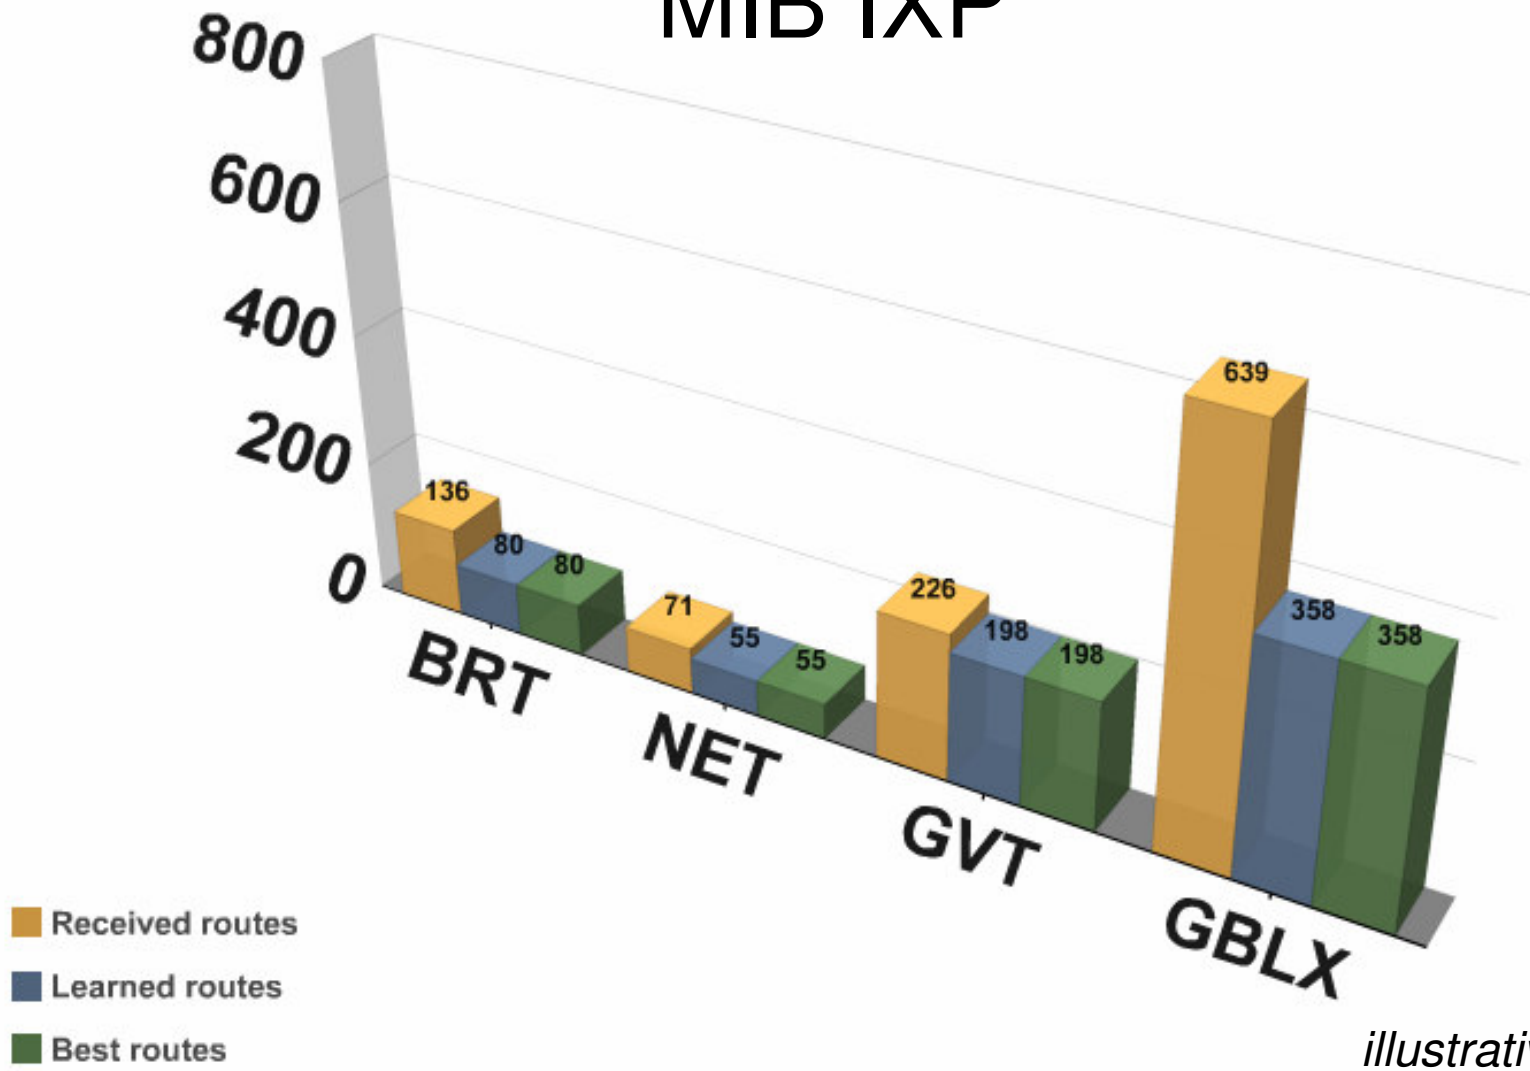

Purpose

- Develop a new MIB specialized for monitoring BGP in IXP context
- MIB for Internet Exchange Points – MIB IXP
- Based in quagga snmp agent

MIB BGP4

MIB IXP

MIB IXP

SNMP MIBs

MIB Tree

- BGP4-MIB.iso.org.dod.internet.mgmt.mib-2
 - bgpVersion
 - bgpLocalAs
 - bgpPeerTable
 - bgpIdentifier
 - bgpRcvdPathAttrTable
 - bgpPathAttrEntry
 - bgp4PathAttrTable
 - bgp4PathAttrEntry
 - bgpTraps
 - bgpMIBConformance
 - bgpPrefixLenTable**
 - bgpPrefixLenAttrEntry
 - bgp4AsTable
 - bgp4AsTableAttrEntry
 - bgpTotalPeersCon
 - bgpTotalRoutesv4
 - bgpTotalRoutesv6
 - bgpTotalRoutes
 - bgpTotalRecvRoutes

- bgpPrefixLenTable
 - bgpPrefixLenAttrEntry
 - bgpPrefixLen16
 - bgpPrefixLen20
 - bgpPrefixLen24
 - bgpPrefixLen32

MIB IXP

SNMP MIBs

MIB IXP

Prefix Length's Distribution

Prefixes /0 - /15
Prefixes /20 - /24

Prefixes /16 - /19
Prefixes /25 - /32

MIB IXP

illustrative data

MIB BGP4

- Total of routes announced in all IXP.

MIB IXP

- Growth of announces for a specific peer (ASN)

MIB IXP