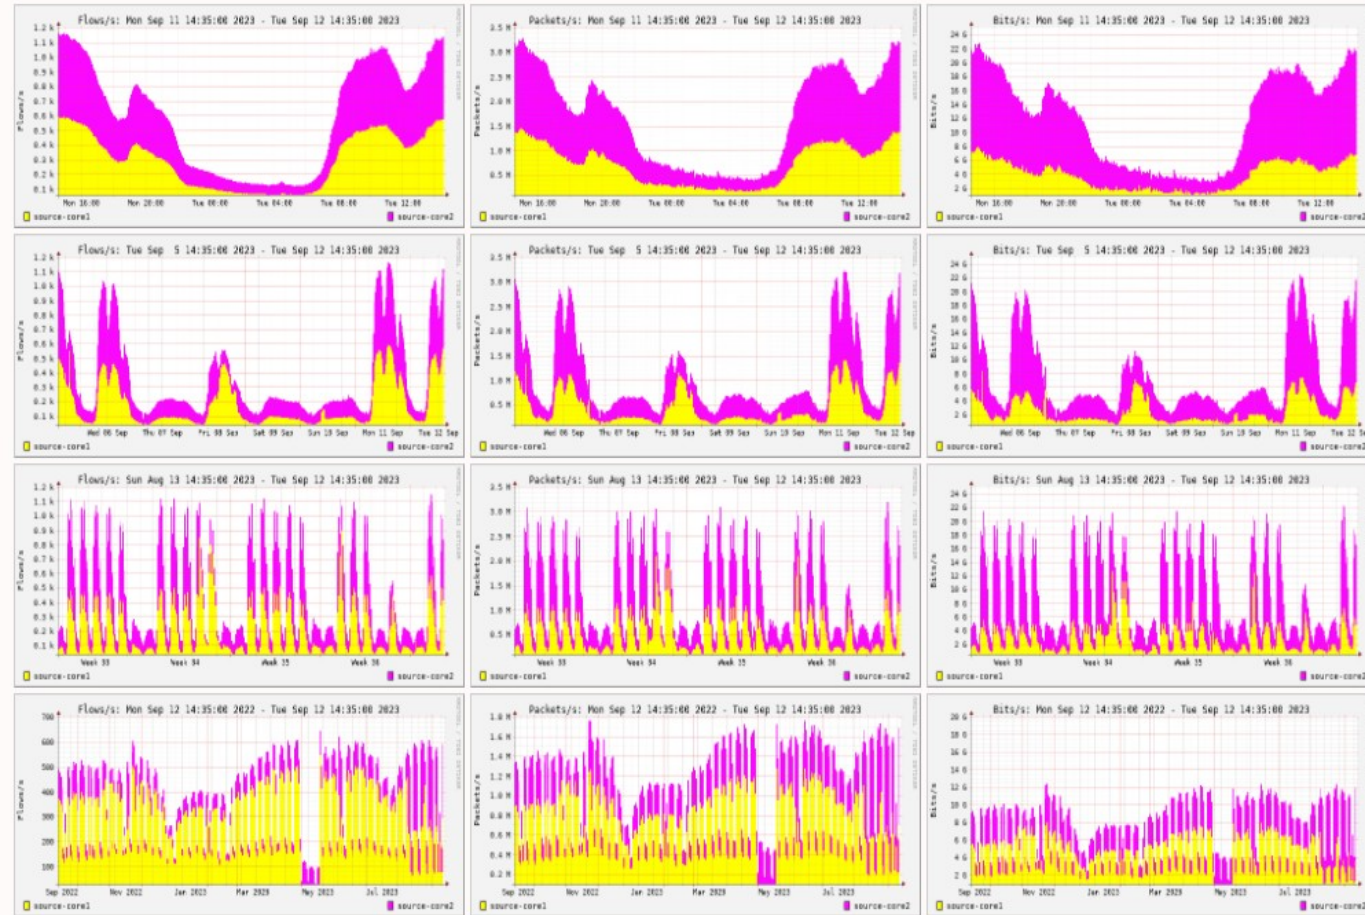

Overview Profile: live, Group: (nogroup)