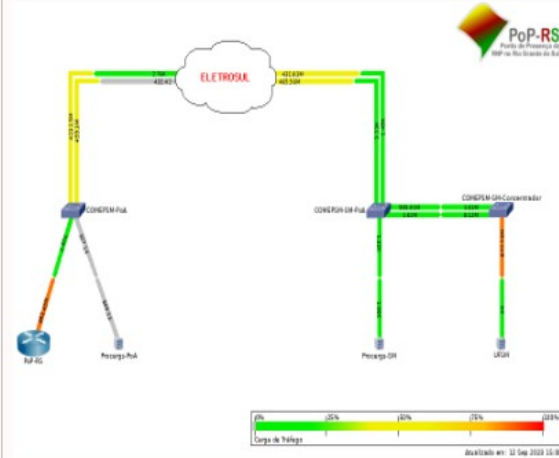

Backbone PoP-RS 100G

Rede Tchê

Malha BGP PoP-RS

MetroPoACore

MetroPoA Threshold

MetroPoA-Vale-threshold

RSIX

COMEP-SM