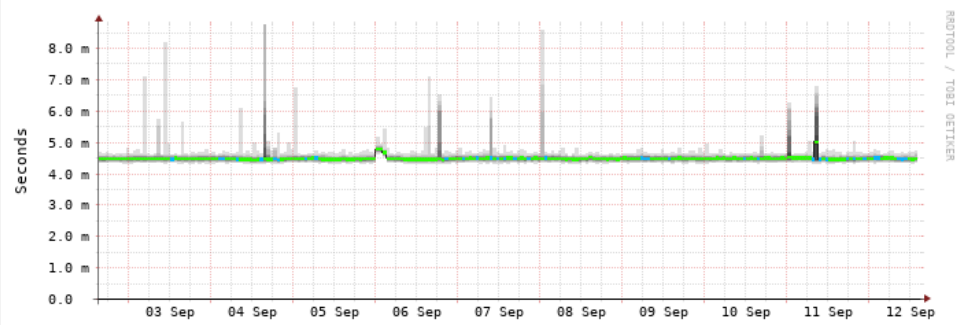

Universidade Federal de Pelotas - Campus Porto

Last 3 Hours from terra

median rtt: 4.5 ms avg 4.5 ms max 4.4 ms min 4.4 ms now 0.0 ms sd 212.4 am/s
packet loss: 0.00 % avg 0.00 % max 0.00 % min 0.00 % now
loss color: 0 1/20 2/20 3/20 4/20 10/20 19/20
probe: 20 ICMP Echo Pings (1472 Bytes) every 300s end: Tue Sep 12 14:58:38 2023

Last 30 Hours from terra

median rtt: 4.5 ms avg 4.7 ms max 4.4 ms min 4.4 ms now 0.0 ms sd 165.1 am/s
packet loss: 0.19 % avg 4.75 % max 0.00 % min 0.00 % now
loss color: 0 1/20 2/20 3/20 4/20 10/20 19/20
probe: 20 ICMP Echo Pings (1472 Bytes) every 300s end: Tue Sep 12 14:58:38 2023

Last 10 Days from terra

median rtt: 4.5 ms avg 5.0 ms max 4.4 ms min 4.5 ms now 0.0 ms sd 94.4 am/s
packet loss: 0.07 % avg 0.85 % max 0.00 % min 0.00 % now
loss color: 0 1/20 2/20 3/20 4/20 10/20 19/20
probe: 20 ICMP Echo Pings (1472 Bytes) every 300s end: Tue Sep 12 14:58:38 2023