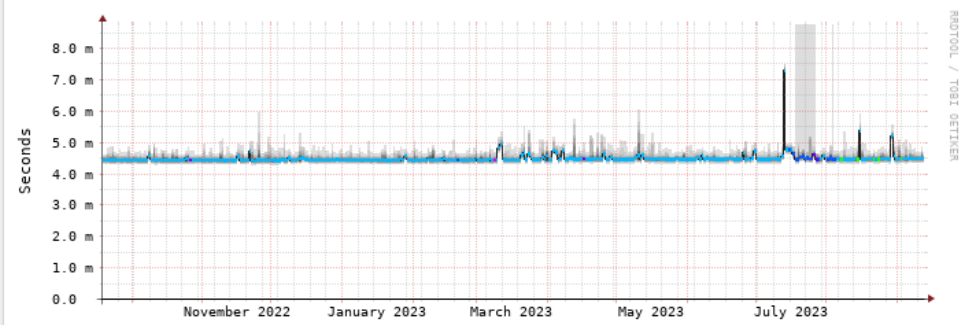

Last 30 Hours from terra

median rtt: 4.5 ms avg 4.7 ms max 4.4 ms min 4.4 ms now 0.0 ms sd 165.1 am/s
packet loss: 0.19 % avg 4.75 % max 0.00 % min 0.00 % now
loss color: 0 1/20 2/20 3/20 4/20 10/20 19/20
probe: 20 ICMP Echo Pings (1472 Bytes) every 300s end: Tue Sep 12 14:58:38 2023

Last 10 Days from terra

median rtt: 4.5 ms avg 5.0 ms max 4.4 ms min 4.5 ms now 0.0 ms sd 94.4 am/s
packet loss: 0.07 % avg 0.85 % max 0.00 % min 0.00 % now
loss color: 0 1/20 2/20 3/20 4/20 10/20 19/20
probe: 20 ICMP Echo Pings (1472 Bytes) every 300s end: Tue Sep 12 14:58:38 2023

Last 360 Days from terra

median rtt: 4.5 ms avg 7.3 ms max 4.4 ms min 4.5 ms now 0.2 ms sd 23.9 am/s
packet loss: 1.48 % avg 28.52 % max 0.00 % min 0.21 % now
loss color: 0 1/20 2/20 3/20 4/20 10/20 19/20
probe: 20 ICMP Echo Pings (1472 Bytes) every 300s end: Tue Sep 12 14:58:38 2023