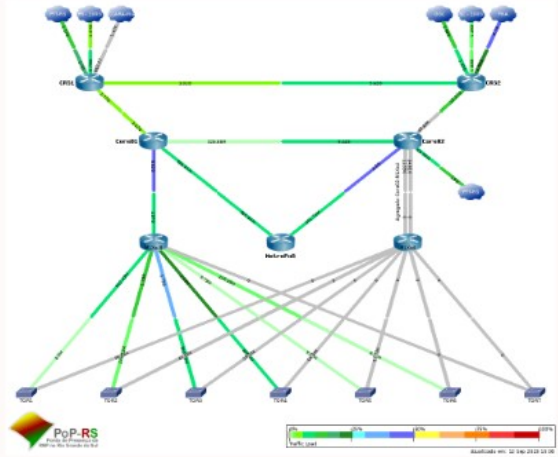

Backbone PoP-RS 100G