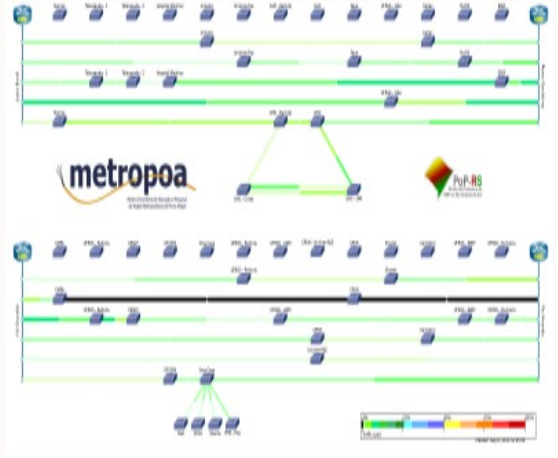

Backbone PoP-RS 100G

Rede Tchê

Malha BGP PoP-RS

MetroPoACore

MetroPoA Threshold

MetroPoA-Vale-threshold

RSIX

COMEP-SM