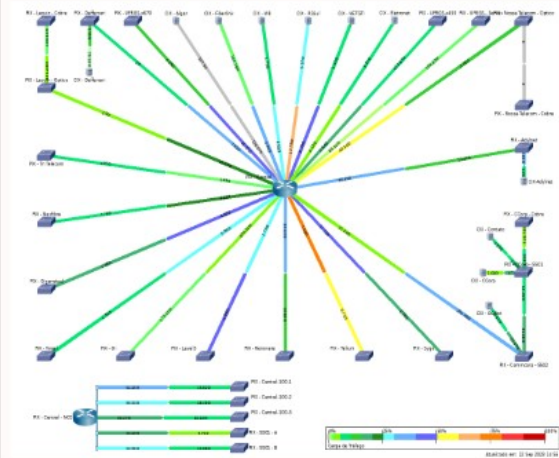

Backbone PoP-RS 100G

Rede Tchê

Malha BGP PoP-RS

MetroPoACore

MetroPoA Threshold

MetroPoA-Vale-threshold

RSIX

COMEP-SM