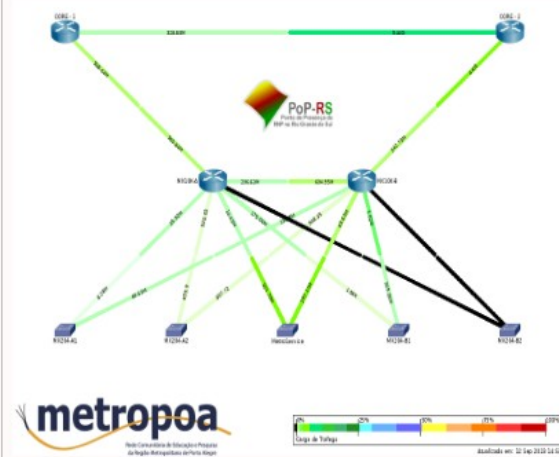

Backbone PoP-RS 100G

Rede Tchê

Malha BGP PoP-RS

MetroPoACore

MetroPoA Threshold

MetroPoA-Vale-threshold

RSIX

COMEP-SM