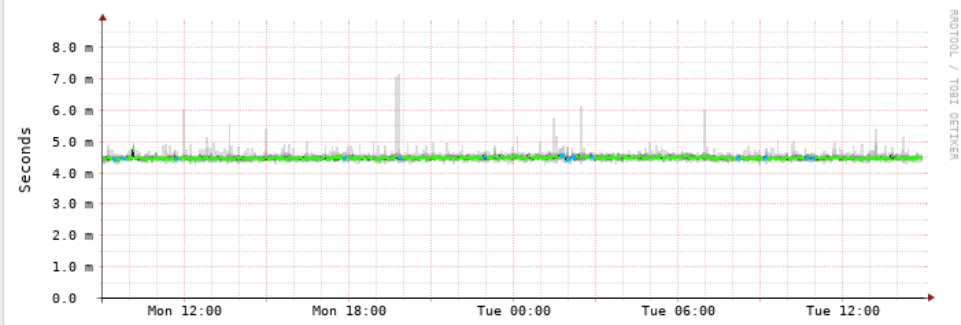

Last 30 Hours from terra

median rtt: 4.5 ms avg 4.7 ms max 4.4 ms min 4.4 ms now 0.0 ms sd 165.1 am/s
packet loss: 0.19 % avg 4.75 % max 0.00 % min 0.00 % now
loss color: 0 1/20 2/20 3/20 4/20 10/20 19/20
probe: 20 ICMP Echo Pings (1472 Bytes) every 300s end: Tue Sep 12 14:58:38 2023